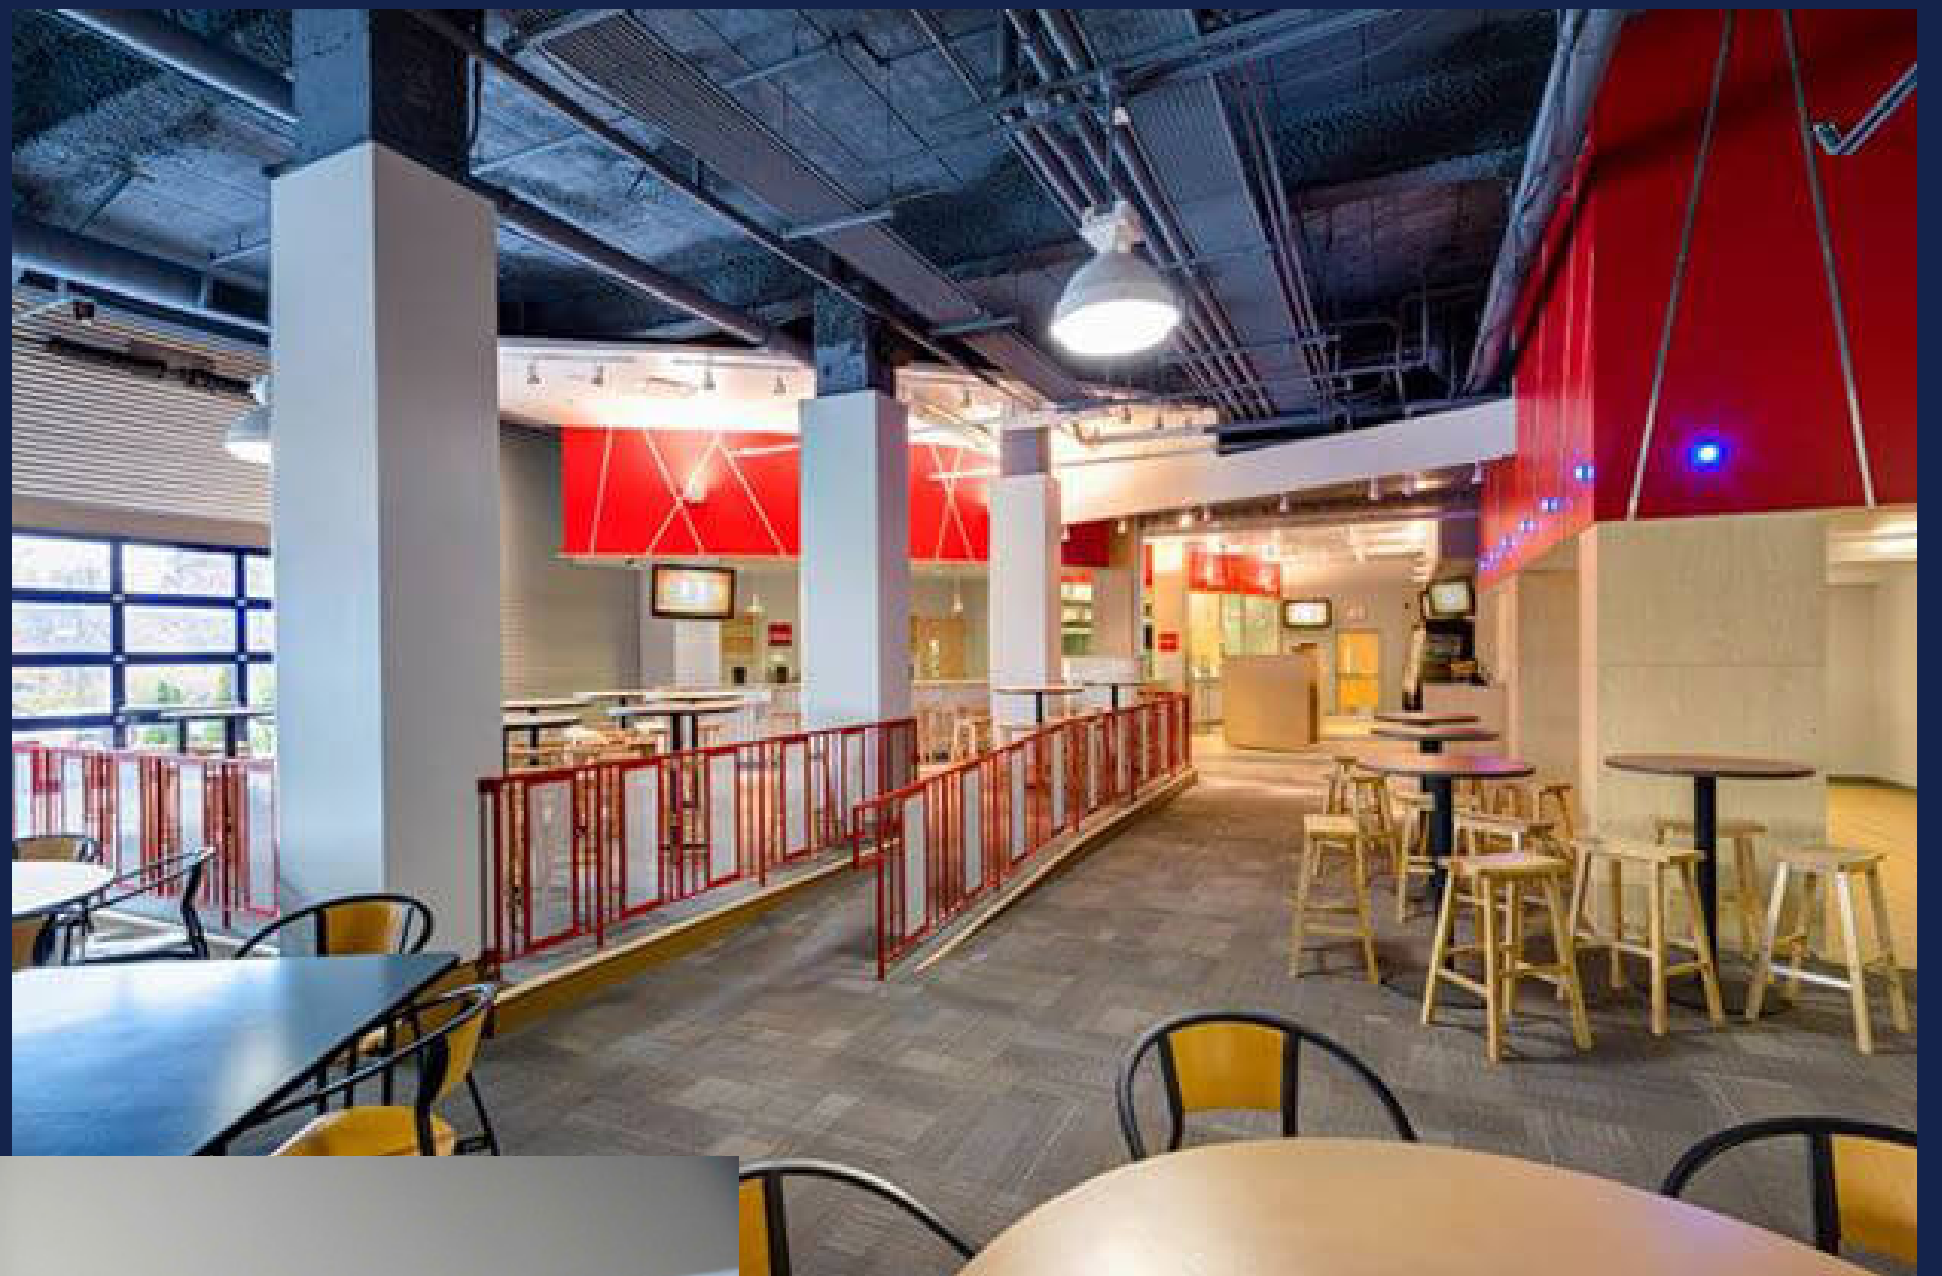

YORKTOWN HALL

THINGS YOU MAY WANT TO KNOW

Bed Size - Double, Mattress 54"x80"

Room dimensions: 11'x15' main room and 3'x9' entry way

Private bathroom within room

Room includes: bed, desk, desk chair, dresser, armoire,
two-drawer under bed storage, window covering

AC/Heat unit within room

Room is carpeted

72" between beds if on parallel walls

FULL SERVICE CAFE
ON SITE!

KITCHEN AVAILABLE
FOR STUDENT USE!